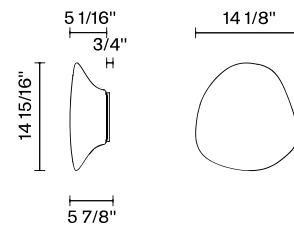

Material

Glass

Color

White

Other colors available

Check online www.fabbian.us

Not included accessories

Light module, driver (if required)