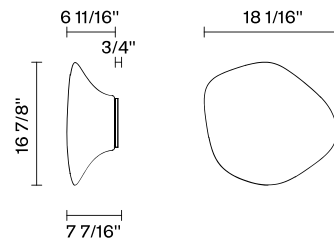

Material

Glass

Color

White

Other colors available

Check online www.fabbian.us

Not included accessories

Light module, driver (if required)