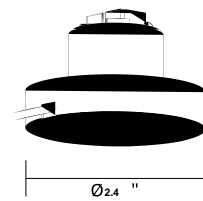

Lumi F07-F66

F07B01SA01

A.Saggia & V.Sommella / D&G Studio

Fixture type

Project name

Dimensions

Material

Metal