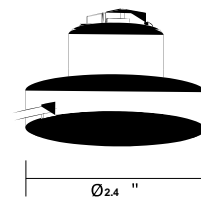

Lumi F07-F66

Fixture type

F07B01SA01

Project name

A.Saggia & V.Sommella / D&G Studio

Dimensions

Material

Metal