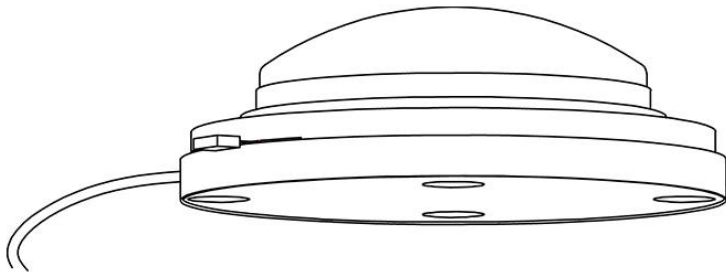

Lumi F07-F66

F07B41SA01

A.Saggia & V.Sommella / D&G Studio

Fixture type

Project name

Dimensions

Ø 6.93"

Material

Glass diffuser

Description

Table lamp module for use with large Lumi glass diffuser. Metal fitter with painted white finish. Uses 17w 120V integral LED.

Voltage

120V

Dimmable

LED/ELV

Specs

DRY

Light source and Technical

Lamp type: LED 17W

Wattage: 17W

Color temperature: 3000K

CRI: >80

Lumens: 1850 lm