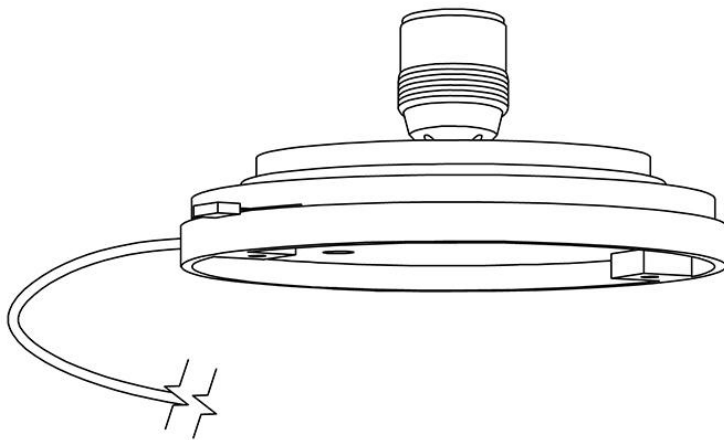

Lumi F07-F66

F07B05SA01

A.Saggia & V.Sommella / D&G Studio

Fixture type

Project name

Dimensions

Material

Metal

Color

White

Other colors available

Check online www.fabbian.us

Included accessories

Cord and plug with inline on/off switch

Not included accessories

Glass diffuser, bulb

Description

Table lamp module for use with large Lumi glass diffuser. Metal structure with painted white finish. Uses 150w max E26 lamp.

Voltage

120V

Specs

DRY

Light source and Technical

Lamp type: Incandescent / LED

Wattage: 150W Max