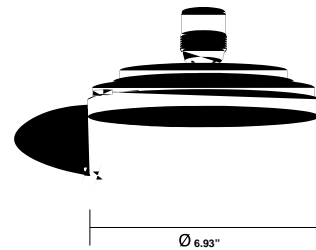

Lumi F07-F66

F07B05SA01

A.Saggia & V.Sommella / D&G Studio

Fixture type

Project name

Dimensions

Material

Metal

Description

Table lamp module for use with large Lumi glass diffuser. Metal structure with painted white finish. Uses 150w max E26 lamp.

Voltage

120V

Specs

DRY

Light source and Technical

Lamp type: Incandescent / LED