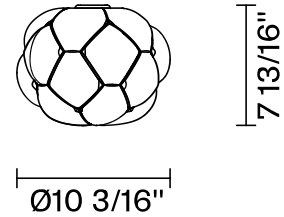

### Description

10.2 inch Cloudy hand-blown glass diffuser for use with small glass lighting modules. White milky glass at the top and see-through glass at the bottom to create the true effect of a cloud.

### Dimensions