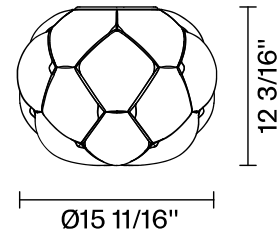

Material

Glass

Color

White and clear

Other colors available

Check online www.fabbian.us

Not included accessories

Light module, driver