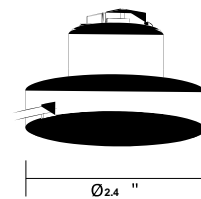

Cloudy F21

F07B01SA01

A.Saggia & V.Sommella / D&G Studio

Fixture type

Project name

Dimensions

Material

Metal