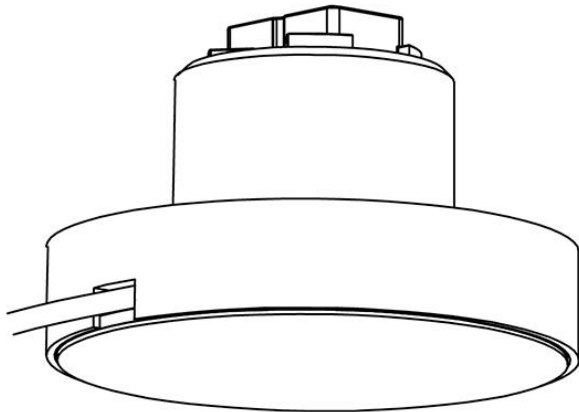

Cloudy F21

F07B01SA01

A.Saggia & V.Sommella / D&G Studio

Fixture type

Project name

Dimensions

Material

Metal

Description

Table lamp module for use with small Cloudy glass diffuser. Metal fitter with painted white finish. Uses 50w max G9 lamp.

Voltage

120V

Specs

DRY

Light source and Technical

Lamp type: Halogen / LED