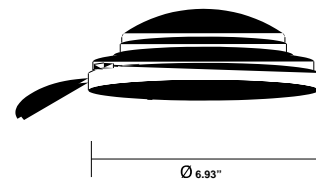

Cloudy F21

F07B41SA01

A.Saggia & V.Sommella / D&G Studio

Fixture type

Project name

Dimensions

Material

Metal