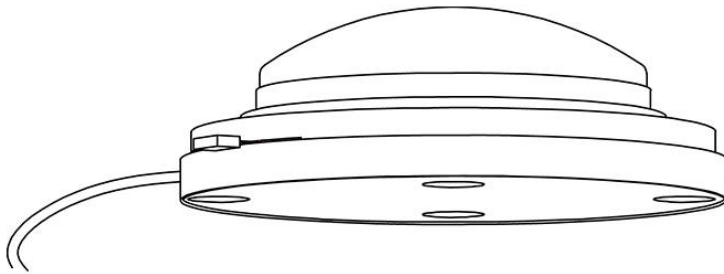

Cloudy F21

F07B41SA01

A.Saggia & V.Sommella / D&G Studio

Fixture type

Project name

Dimensions

Material

Metal

Description

Table lamp module for use with large Cloudy glass diffuser. Metal fitter with painted white finish. Uses 17w 120V integral LED.

Voltage

120V

Dimmable

LED/ELV

Specs

DRY

Light source and Technical

Lamp type: LED 17W

Wattage: 17W

Color temperature: 3000K

CRI: >80

Lumens: 1850 lm