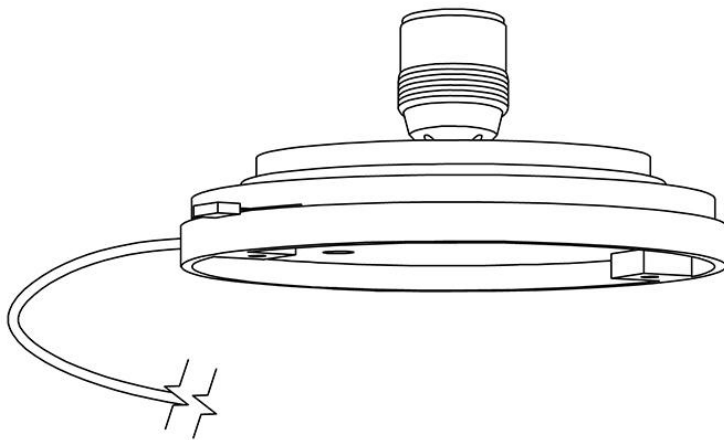

## Dimensions

## Description

Table lamp module for use with large Cloudy glass diffuser. Metal structure with painted white finish. Uses 150w max E26 lamp.