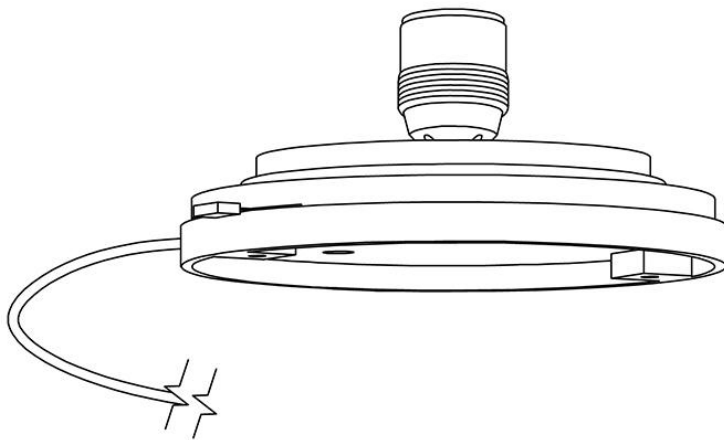

Cloudy F21

F07B05SA01

A.Saggia & V.Sommella / D&G Studio

Fixture type

Project name

Dimensions

Material

Metal

Color

White

Other colors available

Check online www.fabbian.us

Included accessories

Cord and plug with inline on/off switch

Not included accessories

Glass diffuser, bulb

Description

Table lamp module for use with large Cloudy glass diffuser. Metal structure with painted white finish. Uses 150w max E26 lamp.

Voltage

120V

Specs

DRY

Light source and Technical

Lamp type: Incandescent / LED

Wattage: 150W Max