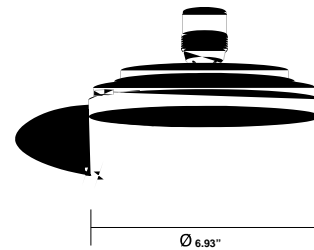

Cloudy F21

F07B05SA01

A.Saggia & V.Sommella / D&G Studio

Fixture type

Project name

Dimensions

Material

Metal

Description

Table lamp module for use with large Cloudy glass diffuser. Metal structure with painted white finish. Uses 150w max E26 lamp.

Voltage

120V

Specs

DRY

Light source and Technical

Lamp type: Incandescent / LED