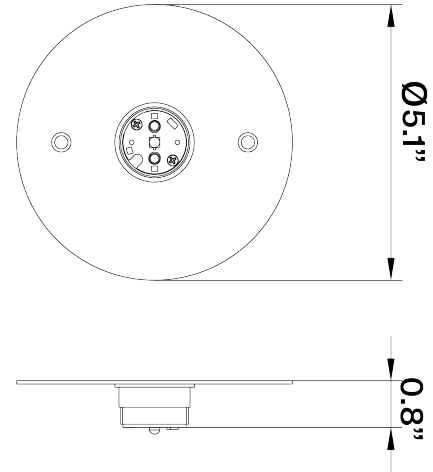

## Dimensions

## Description

Wall or ceiling module for use with small Lumi glass diffuser. Metal structure with painted white finish. 120V 3000K