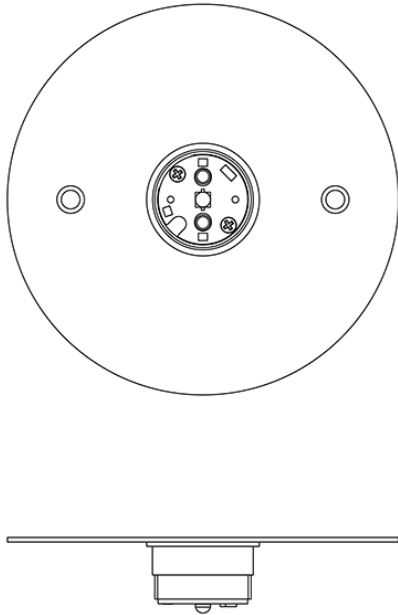

## Dimensions

## Description

Wall or ceiling module for use with small Lumi glass diffuser. Metal structure with painted white finish. 120V 3000K