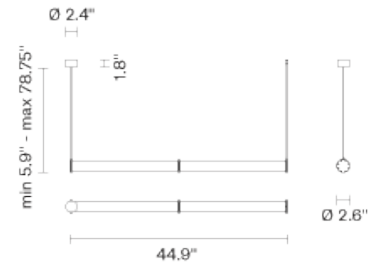

Fabbian

Santo F74

F74A01A10

Atelier Biagetti

Fixture type
Project name

Dimensions

Material

Blown glass, aluminum

Weight Lamp

4.4 lbs

Options

2400K, 3500K, and 4000K

Description

Linear pendants with blown glass diffusers and painted aluminum finish. Provides 360 degrees of ambient illumination.

Voltage

24V

Lumens: 2100 lm