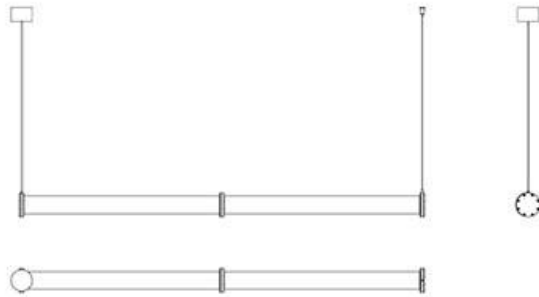

Fabbian

Santo F74

F74A01A10

Atelier Biagetti

Fixture type
Project name

Dimensions

Material

Blown glass, aluminum

Weight Lamp

4.4 lbs

Options

2400K, 3500K, and 4000K

Description

Linear pendants with blown glass diffusers and painted aluminum finish. Provides 360 degrees of ambient illumination.

Voltage

24V

Lumens: 2100 lm