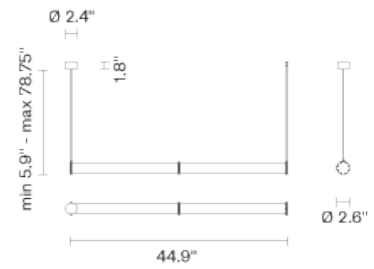

Fabbian

Santo F74

F74A02A01

Atelier Biagetti

Fixture type
Project name

Dimensions

Description

Linear pendants with blown glass diffusers and painted aluminum finish. Provides 360 degrees of ambient illumination.