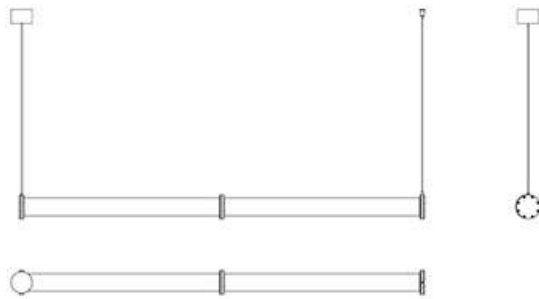

Fabbian

Santo F74

F74A02A01

Atelier Biagetti

Fixture type
Project name

Dimensions

Description

Linear pendants with blown glass diffusers and painted aluminum finish. Provides 360 degrees of ambient illumination.

Voltage

24V

Dimmable

Based on selected driver

Specs

Light source and Technical

Lamp type: 28W LED

Wattage: 28W

Color temperature: 2700K

CRI: 90+

Lumens: 2100 lm

Material

Blown glass, aluminum

Color

White

Other colors available