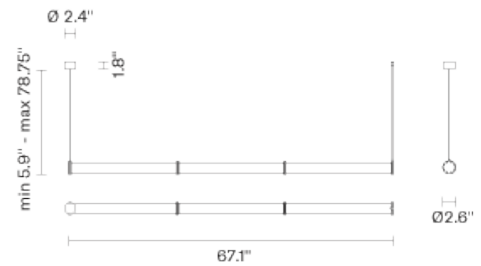

Fabbian

Santo F74

F74A11A10

Atelier Biagetti

Fixture type

Project name

Dimensions

Material

Remote dimmable electronic driver

Weight Lamp

6.5 lbs

Options

2400K, 3500K, and 4000K

Description

Linear pendants with blown glass diffusers and painted aluminum finish. Provides 360 degrees of ambient illumination.