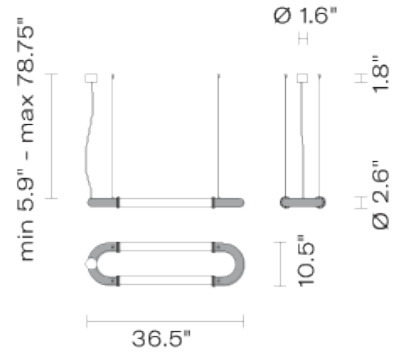

Santo F74

F74A21A01

Atelier Biagetti

Fixture type

Project name

Dimensions

Material

Blown glass, aluminum

Weight Lamp

9.9 lbs

Description

Linear link-shaped pendants with blown glass diffusers and painted aluminum finish. Provides direct and indirect ambient illumination.

Voltage

24V

Dimmable

Based on selected driver

Specs

Light source and Technical

Lamp type: 28W LED

Wattage: 28W

Color temperature: 3000K

CRI: 90+

Lumens: 2100lm