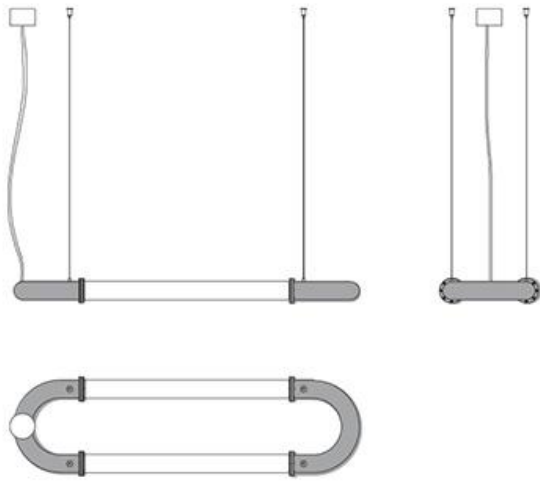

Santo F74

F74A21A01

Atelier Biagetti

Fixture type

Project name

Dimensions

Material

Blown glass, aluminum

Weight Lamp

9.9 lbs

Description

Linear link-shaped pendants with blown glass diffusers and painted aluminum finish. Provides direct and indirect ambient illumination.

Voltage

24V

Dimmable

Based on selected driver

Specs

Light source and Technical

Lamp type: 28W LED

Wattage: 28W

Color temperature: 3000K

CRI: 90+

Lumens: 2100lm