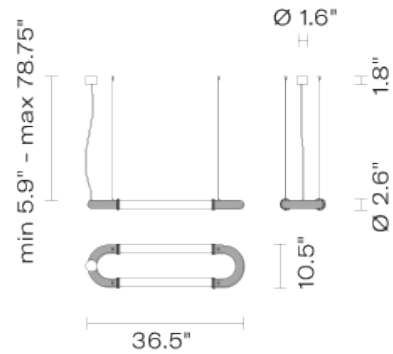

Santo F74

F74A21A33

Atelier Biagetti

Fixture type

Project name

Dimensions

Description

Linear link-shaped pendants with blown glass diffusers and anodized aluminum finish. Provides direct and indirect ambient illumination.