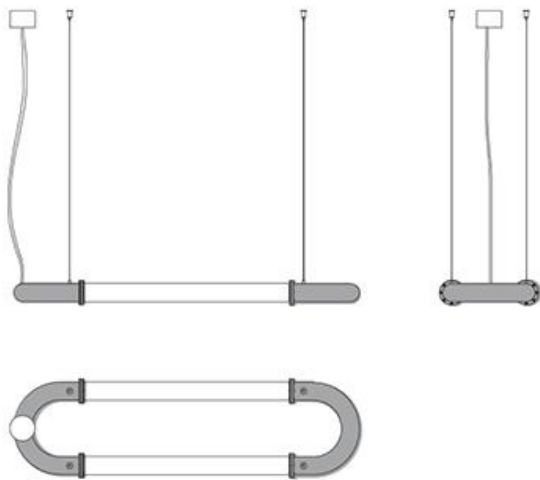

Santo F74

F74A21A33

Atelier Biagetti

Fixture type

Project name

Dimensions

Description

Linear link-shaped pendants with blown glass diffusers and anodized aluminum finish. Provides direct and indirect ambient illumination.