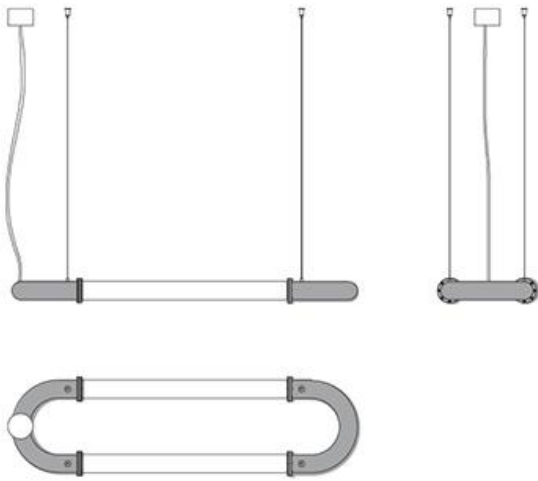

Santo F74

**F74A22A33**

*Atelier Biagetti*

Fixture type

Project name

## Dimensions

## Description

Linear link-shaped pendants with blown glass diffusers and anodized aluminum finish. Provides direct and indirect ambient illumination.