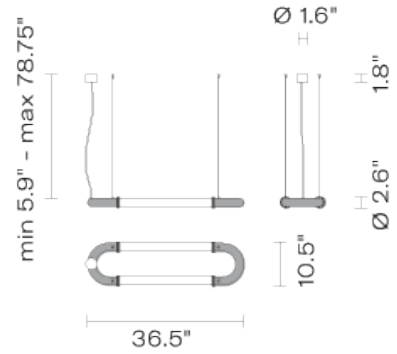

## Dimensions

## Weight Lamp

9.9 lbs