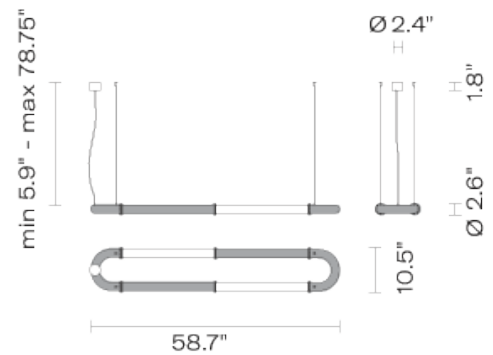

Santo F74

F74A31A01

Atelier Biagetti

Fixture type

Project name

Dimensions

Material

Blown glass, aluminum

Weight Lamp

14.8 lbs

Options

2400K, 3500K, and 4000K

Description

Linear link-shaped pendants with two blown glass diffusers and painted aluminum finish. Provides direct and indirect ambient illumination.

Voltage