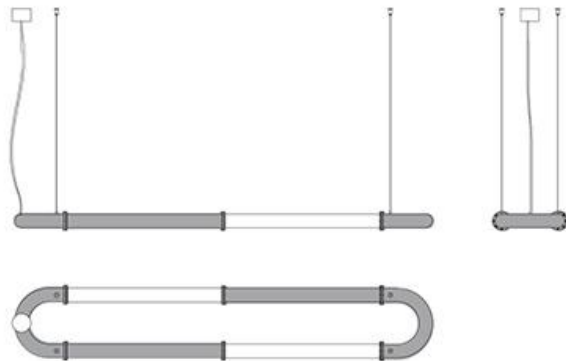

Santo F74

F74A31A01

Atelier Biagetti

Fixture type

Project name

Dimensions

Material

Blown glass, aluminum

Weight Lamp

14.8 lbs

Options

2400K, 3500K, and 4000K

Description

Linear link-shaped pendants with two blown glass diffusers and painted aluminum finish. Provides direct and indirect ambient illumination.

Voltage