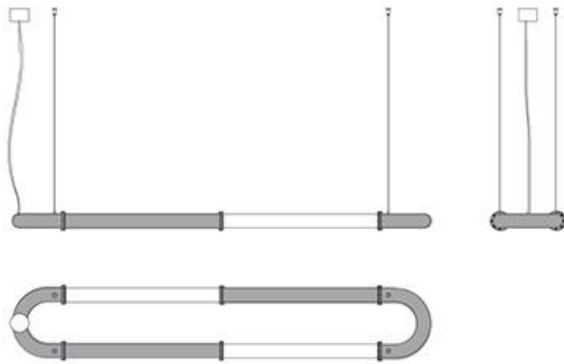

Santo F74

F74A31A10

Atelier Biagetti

Fixture type

Project name

Dimensions

Material

Blown glass, aluminum

Weight Lamp

14.8 lbs

Description

Linear link-shaped pendants with two blown glass diffusers and painted aluminum finish. Provides direct and indirect ambient illumination.

Voltage

24V

Dimmable

Based on selected driver

Specs

Light source and Technical

Lamp type: 28W LED

Wattage: 28W

Color temperature: 3000K

CRI: 90+

Lumens: 2100lm