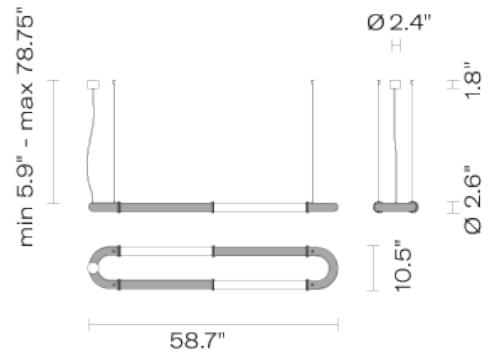

Santo F74

F74A31A10

Atelier Biagetti

Fixture type

Project name

Dimensions

Material

Blown glass, aluminum

Weight Lamp

14.8 lbs

Description

Linear link-shaped pendants with two blown glass diffusers and painted aluminum finish. Provides direct and indirect ambient illumination.

Voltage

24V

Dimmable

Based on selected driver

Specs

Light source and Technical

Lamp type: 28W LED

Wattage: 28W

Color temperature: 3000K

CRI: 90+

Lumens: 2100lm