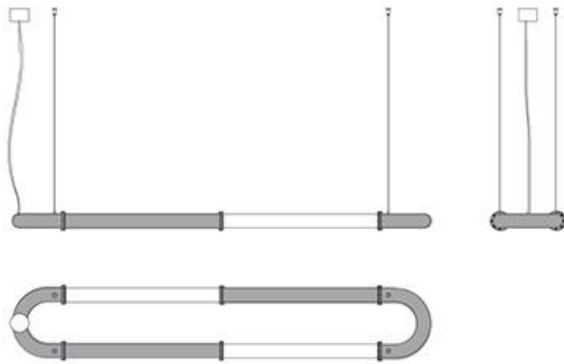

Santo F74

F74A32A01

Atelier Biagetti

Fixture type

Project name

Dimensions

Material

Blown glass, aluminum

Weight Lamp

14.8 lbs

Options

2400K, 3500K, and 4000K

Description

Linear link-shaped pendants with two blown glass diffusers and painted aluminum finish. Provides direct and indirect ambient illumination.

Voltage