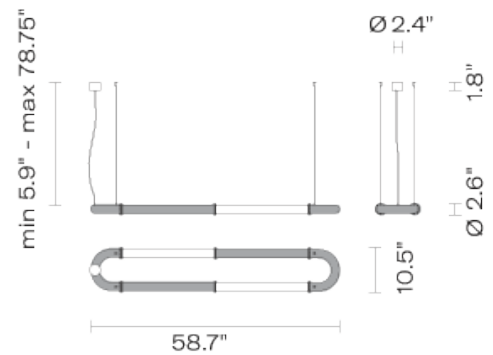

Santo F74

F74A32A01

Atelier Biagetti

Fixture type

Project name

Dimensions

Material

Blown glass, aluminum

Weight Lamp

14.8 lbs

Options

2400K, 3500K, and 4000K

Description

Linear link-shaped pendants with two blown glass diffusers and painted aluminum finish. Provides direct and indirect ambient illumination.

Voltage