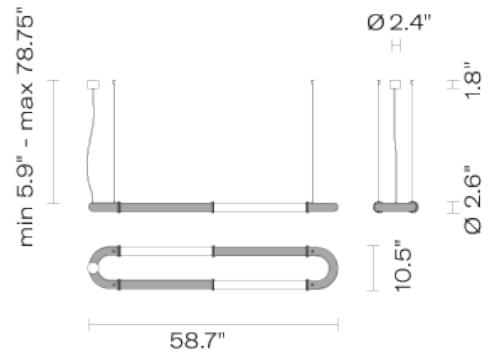

Santo F74

F74A32A79

Atelier Biagetti

Fixture type

Project name

Dimensions

Material

Blown glass, aluminum

Weight Lamp

14.8 lbs

Options

2400K, 3500K, and 4000K

Description

Linear link-shaped pendants with two blown glass diffusers and painted aluminum finish. Provides direct and indirect ambient illumination.

Voltage