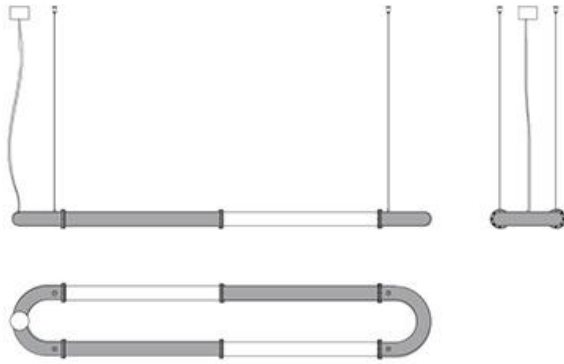

Santo F74

F74A32A79

Atelier Biagetti

Fixture type

Project name

Dimensions

Material

Blown glass, aluminum

Weight Lamp

14.8 lbs

Options

2400K, 3500K, and 4000K

Description

Linear link-shaped pendants with two blown glass diffusers and painted aluminum finish. Provides direct and indirect ambient illumination.

Voltage