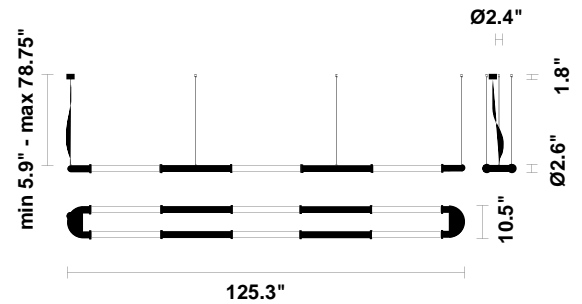

Santo F74

F74A51A01

Atelier Biagetti

Fixture type

Project name

Dimensions

Material

Blown glass, aluminum

Weight Lamp

29.1 lbs

Description

Linear link-shaped pendants with six blown glass diffusers and painted aluminum finish. Provides direct and indirect ambient illumination.

Voltage

24V

Dimmable

Based on selected driver

Specs

Light source and Technical

Lamp type: 84W LED

Wattage: 84W

Color temperature: 3000K

CRI: 90+

Lumens: 6300lm