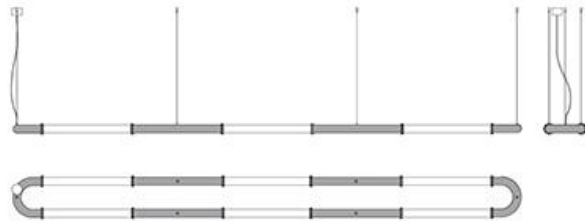

Santo F74

F74A51A01

Atelier Biagetti

Fixture type

Project name

Dimensions

Material

Blown glass, aluminum

Weight Lamp

29.1 lbs

Description

Linear link-shaped pendants with six blown glass diffusers and painted aluminum finish. Provides direct and indirect ambient illumination.

Voltage

24V

Dimmable

Based on selected driver

Specs

Light source and Technical

Lamp type: 84W LED

Wattage: 84W

Color temperature: 3000K

CRI: 90+

Lumens: 6300lm