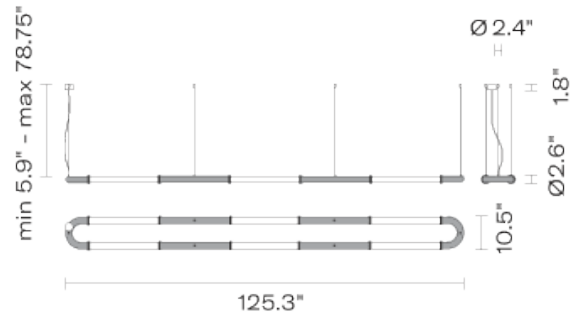

Santo F74

F74A52A01

Atelier Biagetti

Fixture type

Project name

Dimensions

Material

Blown glass, aluminum

Weight Lamp

29.1 lbs

Options

2400K, 3500K, and 4000K

Description

Linear link-shaped pendants with six blown glass diffusers and painted aluminum finish. Provides direct and indirect ambient illumination.

Voltage