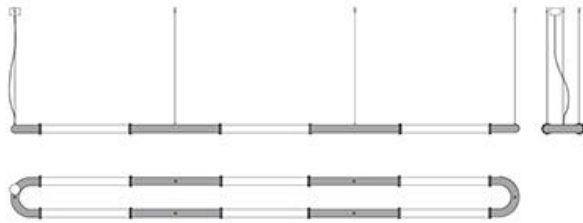

Santo F74

F74A52A01

Atelier Biagetti

Fixture type

Project name

Dimensions

Material

Blown glass, aluminum

Weight Lamp

29.1 lbs

Options

2400K, 3500K, and 4000K

Description

Linear link-shaped pendants with six blown glass diffusers and painted aluminum finish. Provides direct and indirect ambient illumination.

Voltage