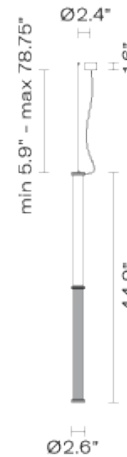

Santo F74

**F74A61A01**

Atelier Biagetti

Fixture type

Project name

## Dimensions