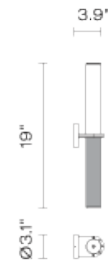

Santo F74

F74D02A07

Atelier Biagetti

Fixture type

Project name

Dimensions

Material

Blown glass, aluminum

Color

 Pink

Other colors available

Check online www.fabbian.us

Included accessories

LED, Electronic driver

Weight Lamp

2.8 lbs

Description

Vertical wall light with diffused ambient illumination and 25° spot light for direct illumination. Blown glass diffusers and painted aluminum finish. Provides direct and indirect ambient illumination. Wall light can be installed with spot light facing up or down.