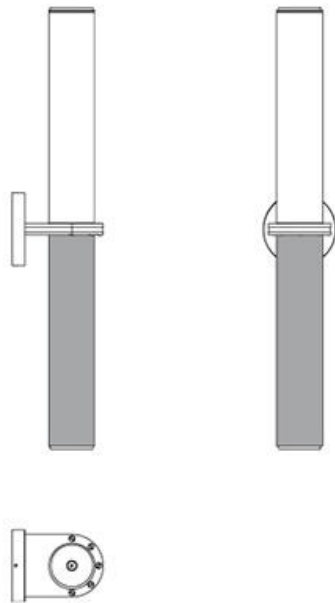

Santo F74

F74D02A07

Atelier Biagetti

Fixture type

Project name

Dimensions

Material

Blown glass, aluminum

Description

Vertical wall light with diffused ambient illumination and 25° spot light for direct illumination. Blown glass diffusers and painted aluminum finish. Provides direct and indirect ambient illumination. Wall light can be installed with spot light facing up or down.

Dimmable

Triac, ELV, and 0-10V

Specs

Light source and Technical

Lamp type: 6W+3W LED

Wattage: 6W+3W

Color temperature: 2700K

CRI: 90+