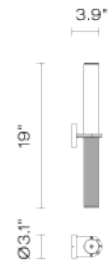

Santo F74

F74D02A79

Atelier Biagetti

Fixture type

Project name

Dimensions

Material

Blown glass, aluminum

Description

Vertical wall light with diffused ambient illumination and 25° spot light for direct illumination. Blown glass diffusers and painted aluminum finish. Provides direct and indirect ambient illumination. Wall light can be installed with spot light facing up or down.