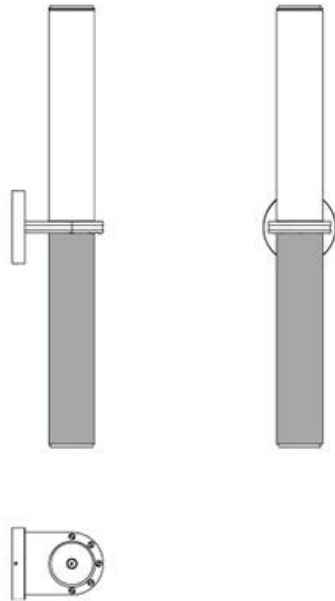

Santo F74

F74D02A79

Atelier Biagetti

Fixture type

Project name

Dimensions

Material

Blown glass, aluminum

Description

Vertical wall light with diffused ambient illumination and 25° spot light for direct illumination. Blown glass diffusers and painted aluminum finish. Provides direct and indirect ambient illumination. Wall light can be installed with spot light facing up or down.

Dimmable

Triac, ELV, and 0-10V

Specs

Light source and Technical

Lamp type: 6W+3W LED

Wattage: 6W+3W

Color temperature: 2700K

CRI: 90+