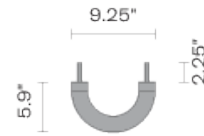

Fabbian

Santo F74

F74Z01A07

Atelier Biagetti

Fixture type

Project name

Dimensions

Material