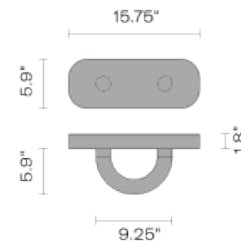

Fabbian

Santo F74

F74M01A01

Atelier Biagetti

Fixture type
Project name

Dimensions

Material

Metal

Notes

Maximum load 220 lbs

Description

Canopy for chain composition for masonry ceilings, maximum load 220lbs, maximum wattage of the chain composition 90 watts.

Specs