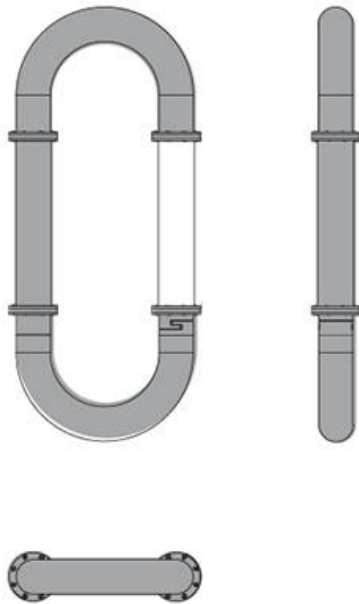

Santo F74

**F74L01A02**

*Atelier Biagetti*

Fixture type

Project name

## Dimensions

## Material

Blown glass, aluminum