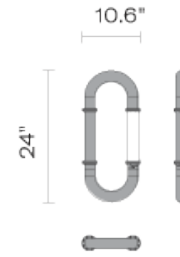

Santo F74

F74L01A79

Atelier Biagetti

Fixture type

Project name

Dimensions

Material

Blown glass, aluminum

Weight Lamp

9.3 lbs

Options

2400K, 3500K, and 4000K

Description

24 inch chain link with blown glass diffuser Santo component. Ambient illumination is provided from glass diffuser and decorative illumination from the junction discs. Combine multiple links together to create installation (up to 90 watts and 220 pounds). Chain opens to combine and connect multiple units together.