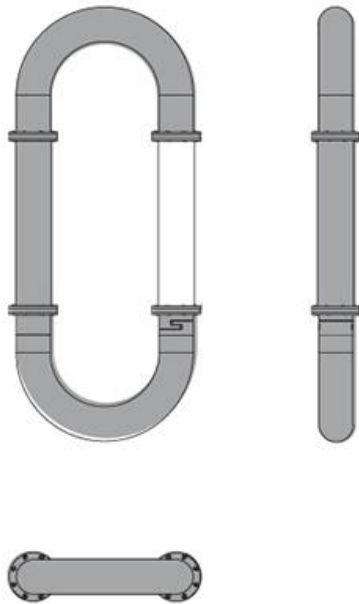

Santo F74

F74L01A79

Atelier Biagetti

Fixture type

Project name

Dimensions

Material

Blown glass, aluminum

Weight Lamp

9.3 lbs

Options

2400K, 3500K, and 4000K

Description

24 inch chain link with blown glass diffuser Santo component. Ambient illumination is provided from glass diffuser and decorative illumination from the junction discs. Combine multiple links together to create installation (up to 90 watts and 220 pounds). Chain opens to combine and connect multiple units together.