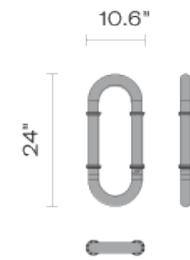

Santo F74

F74L04A10

Atelier Biagetti

Fixture type

Project name

Dimensions

Material

Aluminum, glass

Weight Lamp

9.3 lbs

Options

2400K, 3500K, and 4000K

Notes

Only the junction discs are illuminated

Description

24 inch chain link with illuminated junction discs Santo component. Junction discs provide decorative illumination. Combine multiple links together to create installation (up to 90 watts and 220 pounds). Chain opens to combine and connect multiple units together.