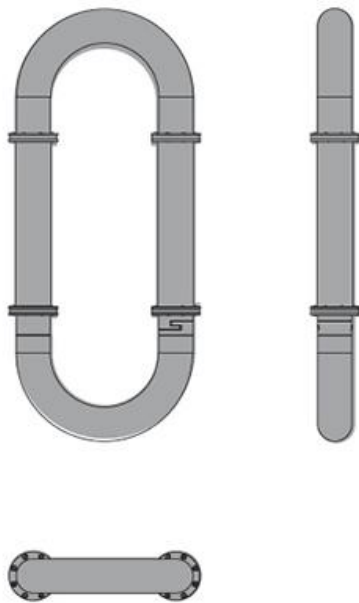

Fabbian

Santo F74

F74L04A79

Atelier Biagetti

Fixture type

Project name

Dimensions

Material

Remote dimmable electronic driver

Weight Lamp

9.3 lbs

Options

2400K, 3500K, and 4000K

Notes

Only the junction discs are illuminated

Description

24 inch chain link with illuminated junction discs Santo component. Junction discs provide decorative illumination. Combine multiple links together to create installation (up to 90 watts and 220 pounds). Chain opens to combine and connect multiple units together.