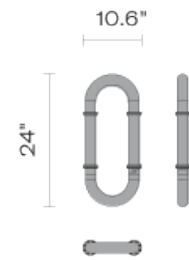

Fabbian

Santo F74

F74L04A79

Atelier Biagetti

Fixture type

Project name

Dimensions

Material

24 inch chain link with illuminated junction discs Santo component. Junction discs provide decorative illumination. Combine multiple links together to create installation (up to 90 watts and 220 pounds). Chain opens to combine and connect multiple units together.