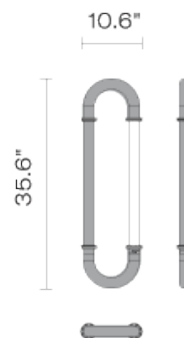

Santo F74

F74L11A01

Atelier Biagetti

Fixture type

Project name

Dimensions

Material

Blown glass, aluminum

Weight Lamp

11.25 lbs

Options

2400K, 3500K, and 4000K

Notes

Only the junction discs are illuminated

Description

35.6 inch chain link with blown glass diffuser Santo component. Ambient illumination is provided from glass diffuser and decorative illumination from the junction discs. Combine multiple links together to create installation (up to 90 watts and 220 pounds). Chain opens to combine and connect multiple units together.