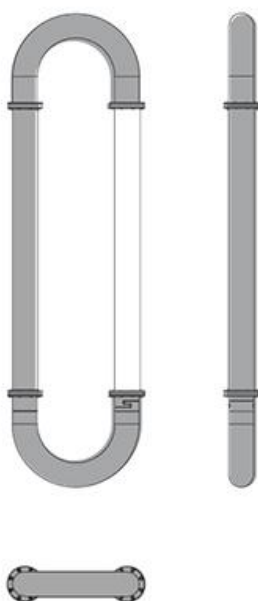

Santo F74

F74L11A01

Atelier Biagetti

Fixture type

Project name

Dimensions

Material

Blown glass, aluminum

Weight Lamp

11.25 lbs

Options

2400K, 3500K, and 4000K

Notes

Only the junction discs are illuminated

Description

35.6 inch chain link with blown glass diffuser Santo component. Ambient illumination is provided from glass diffuser and decorative illumination from the junction discs. Combine multiple links together to create installation (up to 90 watts and 220 pounds). Chain opens to combine and connect multiple units together.