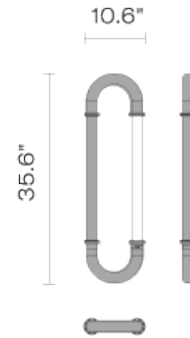

## Dimensions

## Description

35.6 inch chain link with blown glass diffuser Santo component. Ambient illumination is provided from glass diffuser and decorative illumination from the junction discs. Combine multiple links together to create installation (up to 90 watts and 220 pounds). Chain opens to combine and connect multiple units together.