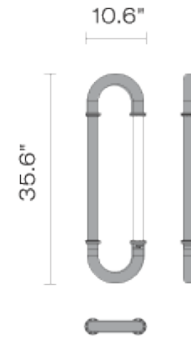

Santo F74

F74L12A10

Atelier Biagetti

Fixture type

Project name

Dimensions

Description

35.6 inch chain link with blown glass diffuser Santo component. Ambient illumination is provided from glass diffuser and decorative illumination from the junction discs. Combine multiple links together to create installation (up to 90 watts and 220 pounds). Chain opens to combine and connect multiple units together.