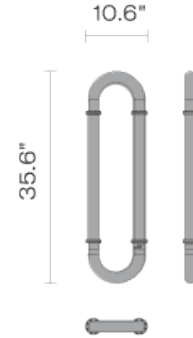

Fabbian

Santo F74

F74L13A10

Atelier Biagetti

Fixture type
Project name

Description

35.6 inch chain link with illuminated junction discs Santo component. Junction discs provide decorative illumination. Combine multiple links together to create installation (up to 90 watts and 220 pounds). Chain opens to combine and connect multiple units together.

Color temperature: 3000K

CRI: 90+

Dimensions

Material

Aluminum, glass

Color

 Light blue

Other colors available