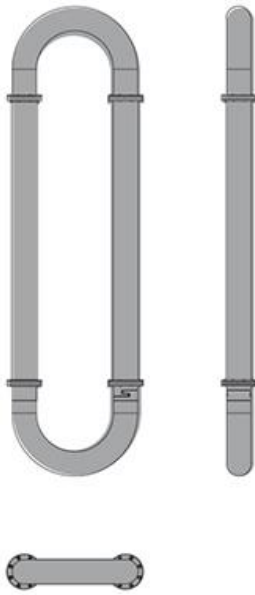

Fabbian

Santo F74

F74L13A10

Atelier Biagetti

Fixture type
Project name

Description

35.6 inch chain link with illuminated junction discs Santo component. Junction discs provide decorative illumination. Combine multiple links together to create installation (up to 90 watts and 220 pounds). Chain opens to combine and connect multiple units together.

Color temperature: 3000K

CRI: 90+

Dimensions

Material

Aluminum, glass

Color

 Light blue

Other colors available