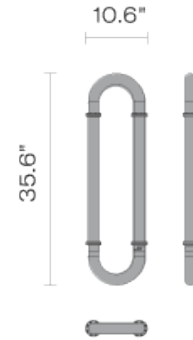

## Description

35.6 inch chain link with illuminated junction discs Santo component. Junction discs provide decorative illumination. Combine multiple links together to create installation (up to 90 watts and 220 pounds). Chain opens to combine and connect multiple units together.

## Dimensions