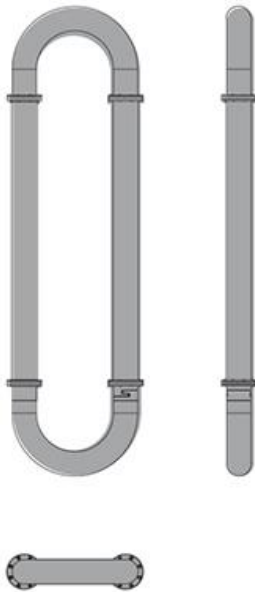

# Fabbian

Santo F74

**F74L14A10**

*Atelier Biagetti*

Fixture type   
Project name

## Description

35.6 inch chain link with illuminated junction discs Santo component. Junction discs provide decorative illumination. Combine multiple links together to create installation (up to 90 watts and 220 pounds). Chain opens to combine and connect multiple units together.

## Dimensions