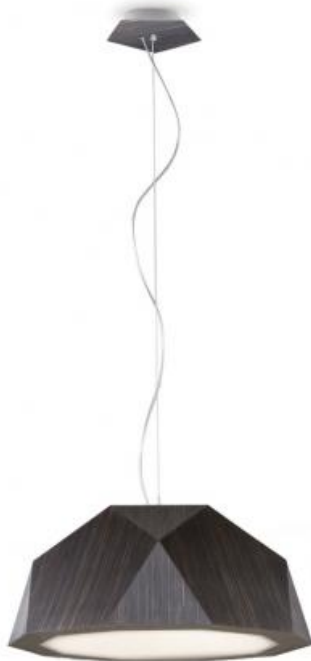

Crio D81

D81A01A48

Giovanni Minelli

Fixture type
Project name

Dimensions

Material

Aluminium - Wood veneer

Color

 Dark Wood

Other colors available

Check online www.fabbian.us

Not included accessories

Bulbs

Weight Lamp

13.7 lbs

Options

•Custom RAL or Pantone colors

Description

22.5" Diameter pendant lamp with dark wood veneer over aluminum, E26 light source. Diffuser in opaline PMMA.

Voltage

120V

Dimmable

Lamp dependant

Specs