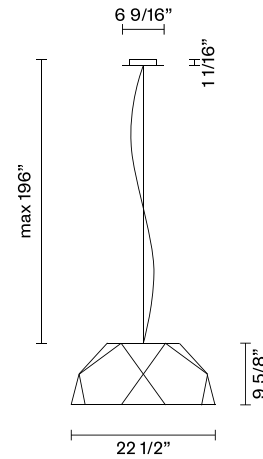

Crio D81

D81A01A48

Giovanni Minelli

Fixture type
Project name

Dimensions

Material

Aluminium - Wood veneer

Color

•Custom RAL or Pantone colors

Description

22.5" Diameter pendant lamp with dark wood veneer over aluminum, E26 light source. Diffuser in opaline PMMA.

Voltage

120V

Dimmable

Lamp dependant

Specs