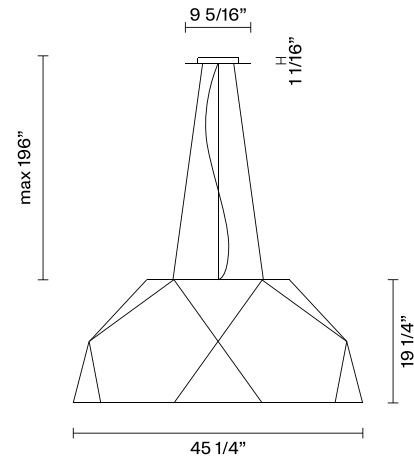

Crio D81

D81A03A48

Giovanni Minelli

Fixture type

Project name

Dimensions

Material

Aluminium - Wood veneer

Options

•Custom RAL or Pantone colors

Description

45.25" Diameter pendant lamp with dark wood foil over aluminum, E26 light source. Diffuser in opaline PMMA.

Voltage

120V

Dimmable

Lamp dependant