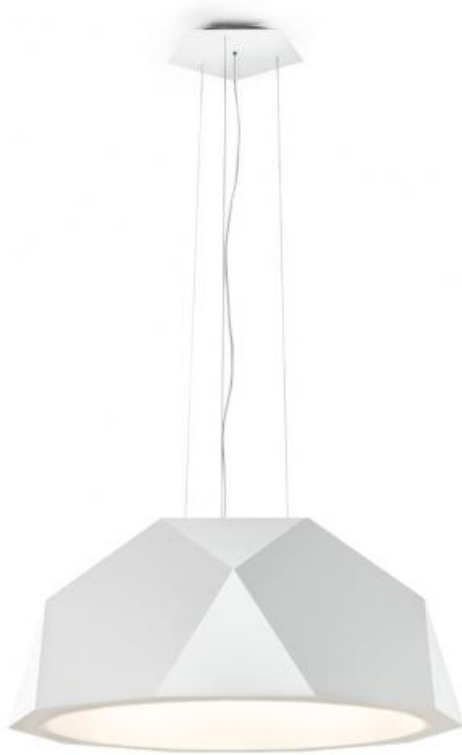

Crio D81

D81A03A01

Giovanni Minelli

Fixture type

Project name

Dimensions

Material

Aluminium

Color

White

Other colors available

Check online www.fabbian.us

Not included accessories

Bulbs

Weight Lamp

47.1 lbs

Options

•Custom RAL or Pantone colors

Description

45.25" Diameter pendant lamp with matte white painted aluminum, E26 light source. Diffuser in opaline PMMA.

Voltage

120V

Dimmable

Lamp dependant

Specs

Light source and Technical

Lamp type: E26

Wattage: 23W