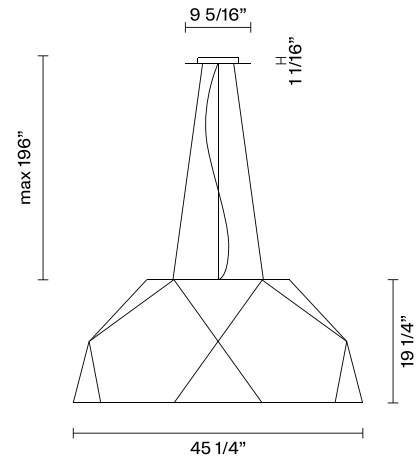

Crio D81

D81A03A01

Giovanni Minelli

Fixture type

Project name

Dimensions

Material

Aluminium

Options

•Custom RAL or Pantone colors

Description

45.25" Diameter pendant lamp with matte white painted aluminum, E26 light source. Diffuser in opaline PMMA.

Voltage

120V

Dimmable

Lamp dependant