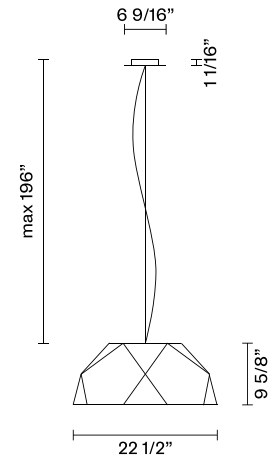

## Dimensions

## Description

22.5" Diameter pendant lamp with matte white painted aluminum, E26 light source. Diffuser in opaline PMMA.