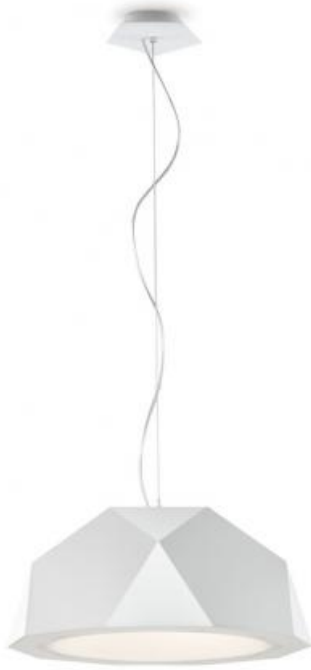

Crio D81

**D81A01A01**

*Giovanni Minelli*

Fixture type

Project name

## Material

Aluminium

## Color

White

## Description

22.5" Diameter pendant lamp with matte white painted aluminum, E26 light source. Diffuser in opaline PMMA.