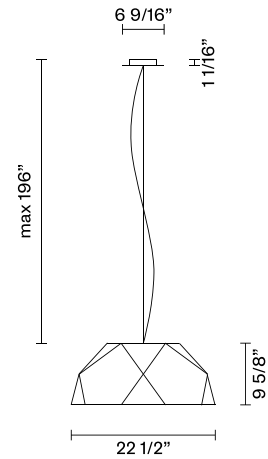

Crio D81

D81A01A01

Giovanni Minelli

Fixture type

Project name

Dimensions

Material

Aluminium

Options

•Custom RAL or Pantone colors

Description

22.5" Diameter pendant lamp with matte white painted aluminum, E26 light source. Diffuser in opaline PMMA.

Voltage

120V

Dimmable

Lamp dependant

Specs

Light source and Technical

Lamp type: E26

Wattage: 18W