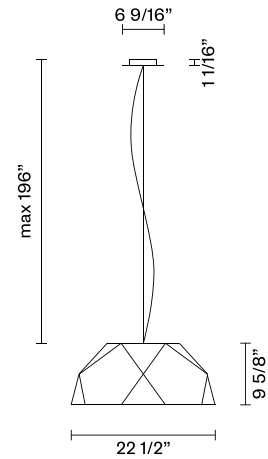

Crio D81

D81A09A48

Giovanni Minelli

Fixture type

Project name

Dimensions

Material

Aluminium - Wood

Color

 Dark Wood

Other colors available

Check online www.fabbian.us

Included accessories

LED, Driver

Weight Lamp

14.1 lbs

Options

•Custom RAL or Pantone colors

Description

22.5" Diameter pendant lamp with dark wood foil over aluminum, integral LED light source. Diffuser in opaline PMMA.

Voltage

120-277V (UNV)

Dimmable

0-10V

Specs

Light source and Technical

Lamp type: LED

Wattage: 17.5W

Color temperature: 3000K

CRI: >80

Lumens: 6150lm