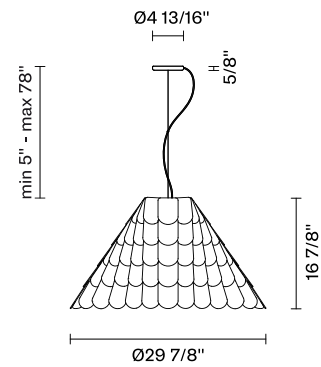

Roofer F12

F12A03A43

Benjamin Hubert

Fixture type

Project name

Dimensions

Material

Polypropylene - Metal

Description

Pendant lamp with three tone colored scales, made of semi-rigid rubbery material. Provides direct diffused ambient illumination, includes bottom PMMA diffuser.

Voltage

120V

Dimmable

TRIAC

Specs

Light source and Technical

Lamp type: E26 LED 25W

Wattage: 25W MAX LED