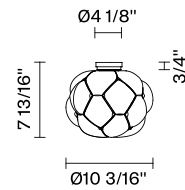

Cloudy F21

F21E01A71

Mathieu Lehaneur

Fixture type

Project name

Dimensions

Material

Glass - Metal

Notes

Led dimmable 20%-100%

Description

10.2" diameter ceiling lamp with shaded white blown glass diffuser with metal structures in die-cast aluminum. LED light source.

Voltage

120V

Dimmable

LED/ELV