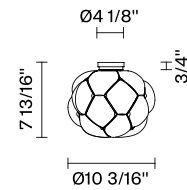

## Dimensions

## Description

10.2" diameter ceiling lamp with shaded white blown glass diffuser with metal structures in die-cast aluminum. LED light source.