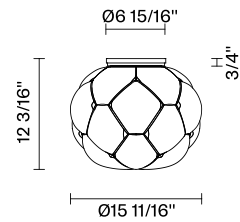

## Dimensions

## Description

15.9" diameter ceiling lamp with shaded white blown glass diffuser with metal structures in die-cast aluminum. LED light source.