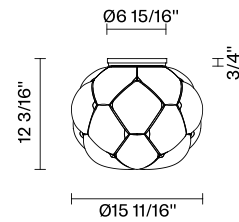

Cloudy F21

F21E02A71

Mathieu Lehanneur

Fixture type

Project name

Dimensions

Material

Glass - Metal

Notes

Led dimmable 20%-100%

Description

15.9" diameter ceiling lamp with shaded white blown glass diffuser with metal structures in die-cast aluminum. LED light source.

Voltage

120V

Dimmable

LED/ELV