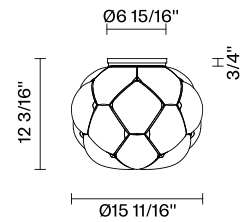

## Dimensions

## Description

15.9" diameter ceiling lamp with shaded white blown glass diffuser with metal structures in die-cast aluminum. LED light source.