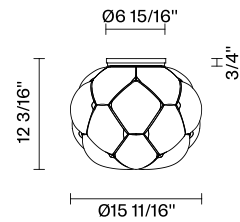

Cloudy F21

F21E05A71

Mathieu Lehanneur

Fixture type

Project name

Dimensions

Material

Glass - Metal

Description

15.9" diameter ceiling lamp with shaded white blown glass diffuser with metal structures in die-cast aluminum. LED light source.

Voltage

120V

Dimmable

Lamp dependant

Specs

Light source and Technical