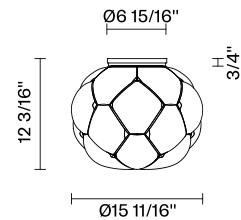

## Dimensions

## Description

15.9" diameter ceiling lamp with shaded white blown glass diffuser with metal structures in die-cast aluminum. LED light source.