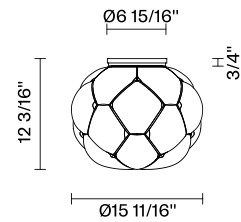

Cloudy F21

F21E05A71

Mathieu Lehanneur

Fixture type

Project name

Dimensions

Material

Glass - Metal

Description

15.9" diameter ceiling lamp with shaded white blown glass diffuser with metal structures in die-cast aluminum. LED light source.

Voltage

120V

Dimmable

Lamp dependant

Specs

Light source and Technical