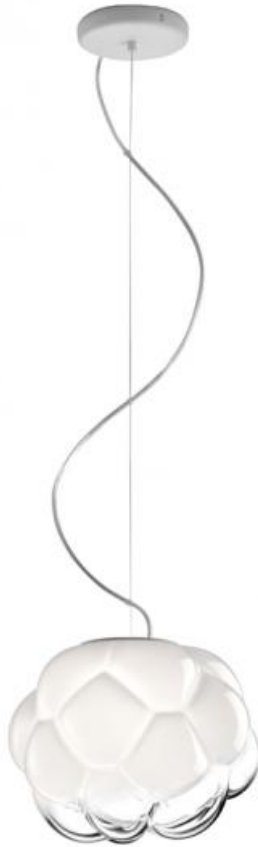

Cloudy F21

F21A01A71

Mathieu Lehanneur

Fixture type

Project name

Dimensions

Material

Glass - Metal

Color

White

Other colors available

Check online www.fabbian.us

Included accessories

LED Off-center cable fastener

Weight Lamp

4.3 lbs

Notes

Led dimmable 20%-100%

Description

10.2" diameter pendant lamp with shaded white and clear blown glass diffuser with metal structures in die-cast aluminum. LED light source.

Voltage

120V

Dimmable

LED/ELV

Specs

Light source and Technical

Lamp type: LED

Wattage: 8.5W

Color temperature: 3000K

CRI: >80

Lumens: 800