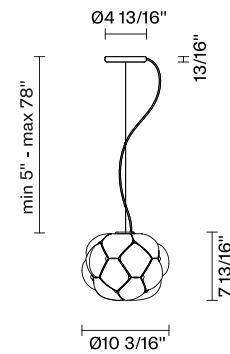

Cloudy F21

F21A01A71

Mathieu Lehanneur

Fixture type

Project name

Dimensions

Material

Glass - Metal

Color

White

Other colors available

Check online www.fabbian.us

Included accessories

LED Off-center cable fastener

Weight Lamp

4.3 lbs

Notes

Led dimmable 20%-100%

Description

10.2" diameter pendant lamp with shaded white and clear blown glass diffuser with metal structures in die-cast aluminum. LED light source.

Voltage

120V

Dimmable

LED/ELV

Specs

Light source and Technical

Lamp type: LED

Wattage: 8.5W

Color temperature: 3000K

CRI: >80

Lumens: 800