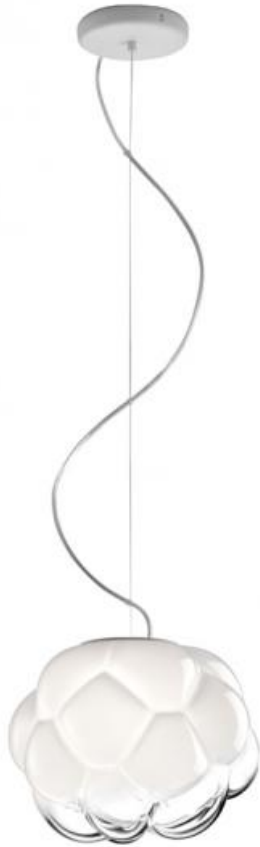

Cloudy F21

F21A01A71

Mathieu Lehanneur

Fixture type

Project name

Dimensions

Material

Glass - Metal

Color

White

Other colors available

Check online www.fabbian.us

Included accessories

LED Off-center cable fastener

Weight Lamp

4.3 lbs

Notes

Led dimmable 20%-100%

Description

10.2" diameter pendant lamp with shaded white and clear blown glass diffuser with metal structures in die-cast aluminum. LED light source.

Voltage

120V

Dimmable

LED/ELV

Specs

Light source and Technical

Lamp type: LED

Wattage: 8.5W

Color temperature: 3000K

CRI: >80

Lumens: 800