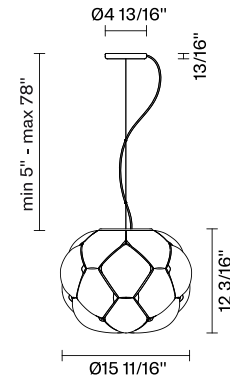

Cloudy F21

F21A02A71

Mathieu Lehanneur

Fixture type

Project name

Dimensions

Material

Glass - Metal

Color

White

Other colors available

Check online www.fabbian.us

Included accessories

LED Off-center cable fastener

Weight Lamp

8.1 lbs

Notes

Led dimmable 20%-100%

Description

15.7" diameter pendant lamp with shaded white and clear blown glass diffuser with metal structures in die-cast aluminum. LED light source.

Voltage

120V

Dimmable

LED/ELV

Specs

Light source and Technical

Lamp type: LED

Wattage: 17W

Color temperature: 3000K

CRI: >80

Lumens: 1850