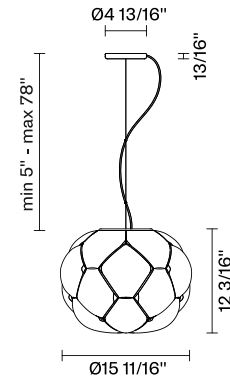

Cloudy F21

F21A02A71

Mathieu Lehanneur

Fixture type

Project name

Description

15.7" diameter pendant lamp with shaded white and clear blown glass diffuser with metal structures in die-cast aluminum. LED light source.

Voltage

120V

Dimmable

LED/ELV

Specs

Light source and Technical

Lamp type: LED

Wattage: 17W

Color temperature: 3000K

CRI: >80

Lumens: 1850

Dimensions

Material

Glass - Metal

Color

White

Other colors available

Check online www.fabbian.us

Included accessories

LED Off-center cable fastener

Weight Lamp

8.1 lbs

Notes

Led dimmable 20%-100%