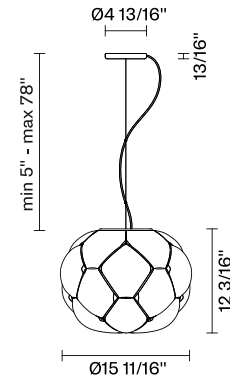

Cloudy F21

F21A02A71

Mathieu Lehanneur

Fixture type

Project name

Dimensions

Material

Glass - Metal

Color

White

Other colors available

Check online www.fabbian.us

Included accessories

LED Off-center cable fastener

Weight Lamp

8.1 lbs

Notes

Led dimmable 20%-100%

Description

15.7" diameter pendant lamp with shaded white and clear blown glass diffuser with metal structures in die-cast aluminum. LED light source.

Voltage

120V

Dimmable

LED/ELV

Specs

Light source and Technical

Lamp type: LED

Wattage: 17W

Color temperature: 3000K

CRI: >80

Lumens: 1850