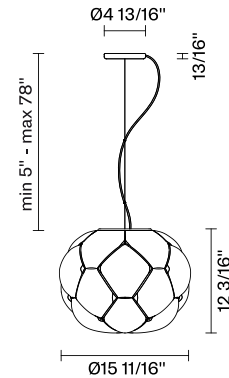

## Description

15.7" diameter pendant lamp with shaded white blown glass diffuser with metal structures in die-cast aluminum. E26 based light source.

## Specs

## Dimensions