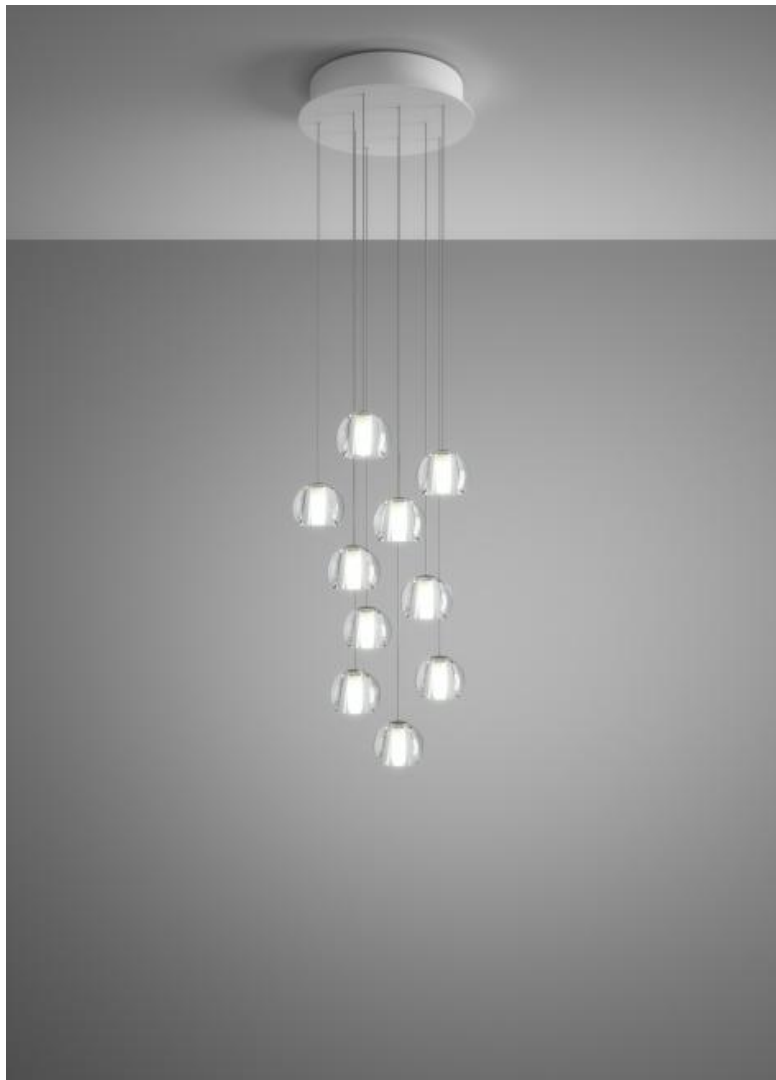

Multispot F32

F32A23A00

Nanne de Ru / Marc Sadler / Flynn Talbot

Fixture type

Project name

Description

Ten-light LED pendant lamp with transparent crystal glass diffusers. Round painted white metal canopy. Driver located in the canopy. Fixture includes: 5 x F32L06 00 - 60" / (150cm) Pendants 5 x F32L07 00 - 96" / (250cm) Pendants

Voltage

120V

Specs

DAMP

Light source and Technical

Lamp type: LED

Wattage: 3W

Color temperature: 3000K

CRI: >80

Lumens: 2300lm

Dimensions

Material

Crystal - Metal

Color

Clear

Other colors available

Check online www.fabbian.us

Included accessories

LED Dimmable electronic driver

Weight Lamp

19.7 lbs

Notes

Fixture includes (5) 5' pendants and (5) 8' pendants. Pendant heights can be field adjusted. To specify longer heights visit Multispot Beluga F32 Custom