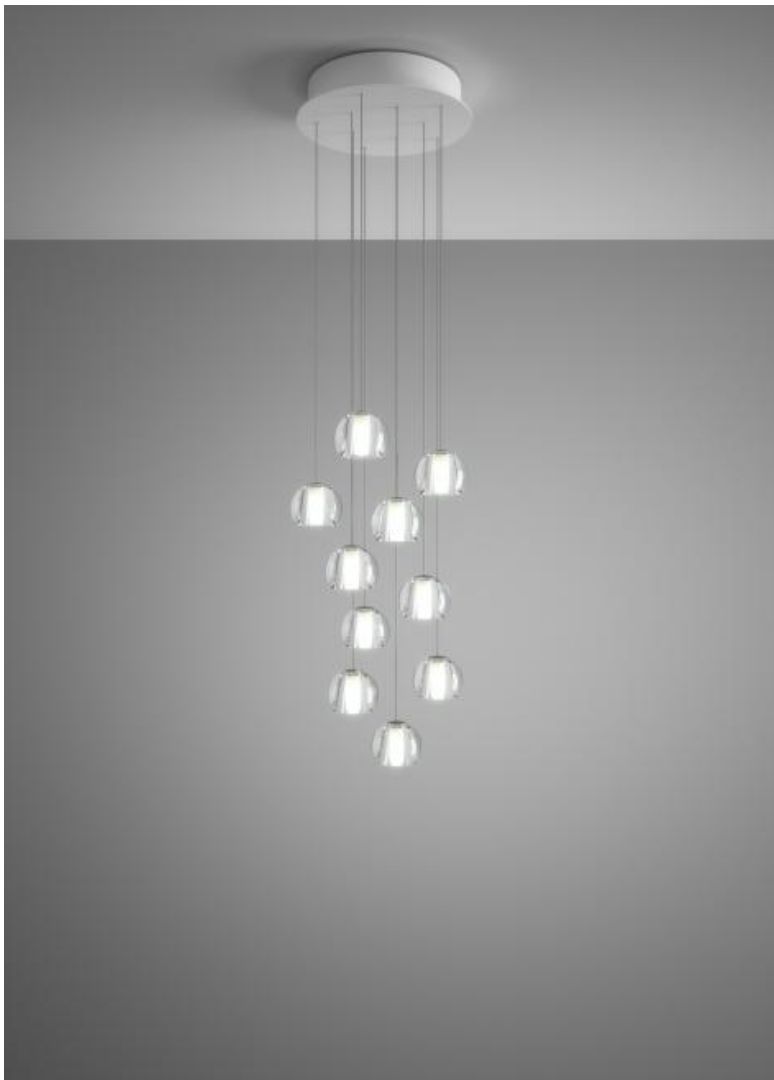

Multispot F32

**F32A23A00**

Fixture type

Project name

Nanne de Ru / Marc Sadler / Flynn Talbot

## Description

Ten-light LED pendant lamp with transparent crystal glass diffusers. Round painted white metal canopy. Driver located in the canopy. Fixture includes: 5 x F32L06 00 - 60" / (150cm) Pendants 5 x F32L07 00 - 96" / (250cm) Pendants