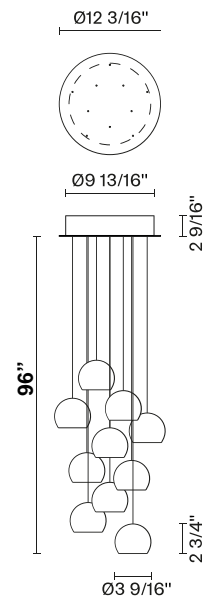

Multispot F32

F32A23A00

Nanne de Ru / Marc Sadler / Flynn Talbot

Fixture type

Project name

Description

Ten-light LED pendant lamp with transparent crystal glass diffusers. Round painted white metal canopy. Driver located in the canopy. Fixture includes: 5 x F32L06 00 - 60" / (150cm) Pendants 5 x F32L07 00 - 96" / (250cm) Pendants

Voltage

120V

Specs

DAMP

Light source and Technical

Lamp type: LED

Wattage: 3W

Color temperature: 3000K

CRI: >80

Lumens: 2300lm

Dimensions

Material

Crystal - Metal

Color

Clear

Other colors available

Check online www.fabbian.us

Included accessories

LED Dimmable electronic driver

Weight Lamp

19.7 lbs

Notes

Fixture includes (5) 5' pendants and (5) 8' pendants. Pendant heights can be field adjusted. To specify longer heights visit Multispot Beluga F32 Custom