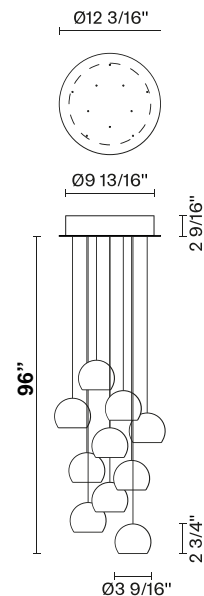

## Description

Ten-light LED pendant lamp with transparent crystal glass diffusers. Round painted white metal canopy. Driver located in the canopy. Fixture includes: 5 x F32L06 00 - 60" / (150cm) Pendants 5 x F32L07 00 - 96" / (250cm) Pendants

## Light source and Technical

**Lamp type:** LED

**Wattage:** 3W

**Color temperature:** 3000K

**CRI:** >80

**Lumens:** 2300lm

## Dimensions